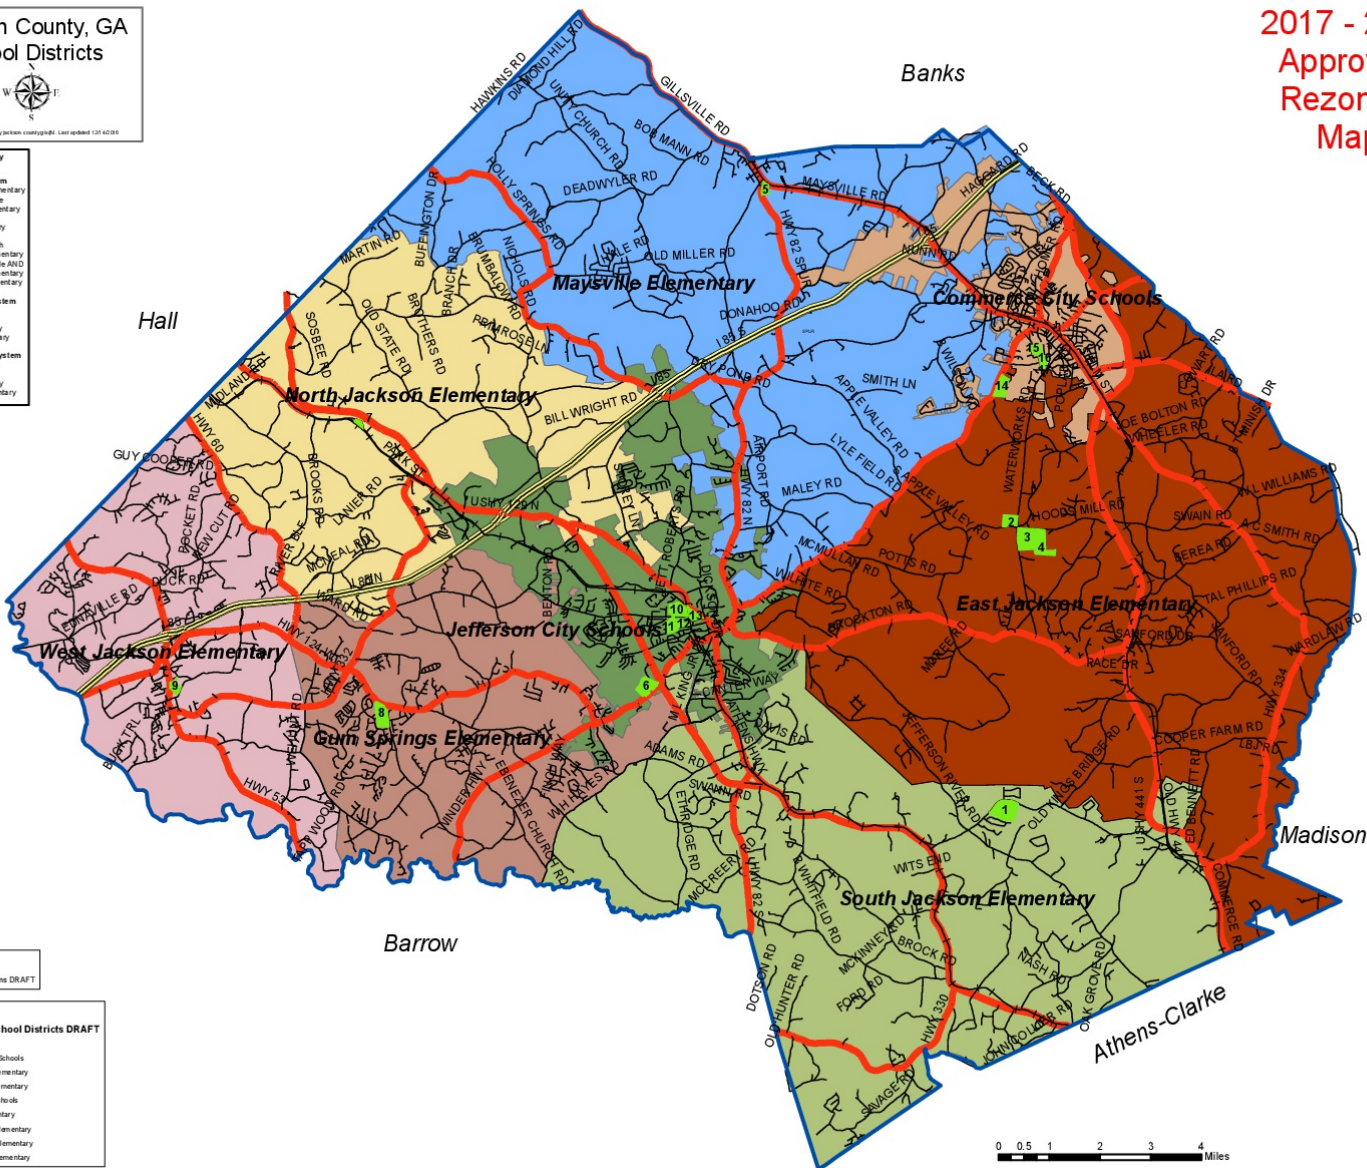

Jackson County, GA
School Districts

2017 - 2018
Approved
Rezoning
Map

Winnett

Legend
School Locations DRAFT

Legend
County & City School Districts DRAFT

School_name
Commerce City Schools
East Jackson Elementary
Gum Springs Elementary
Jefferson City Schools
Maysville Elementary
North Jackson Elementary
South Jackson Elementary
West Jackson Elementary