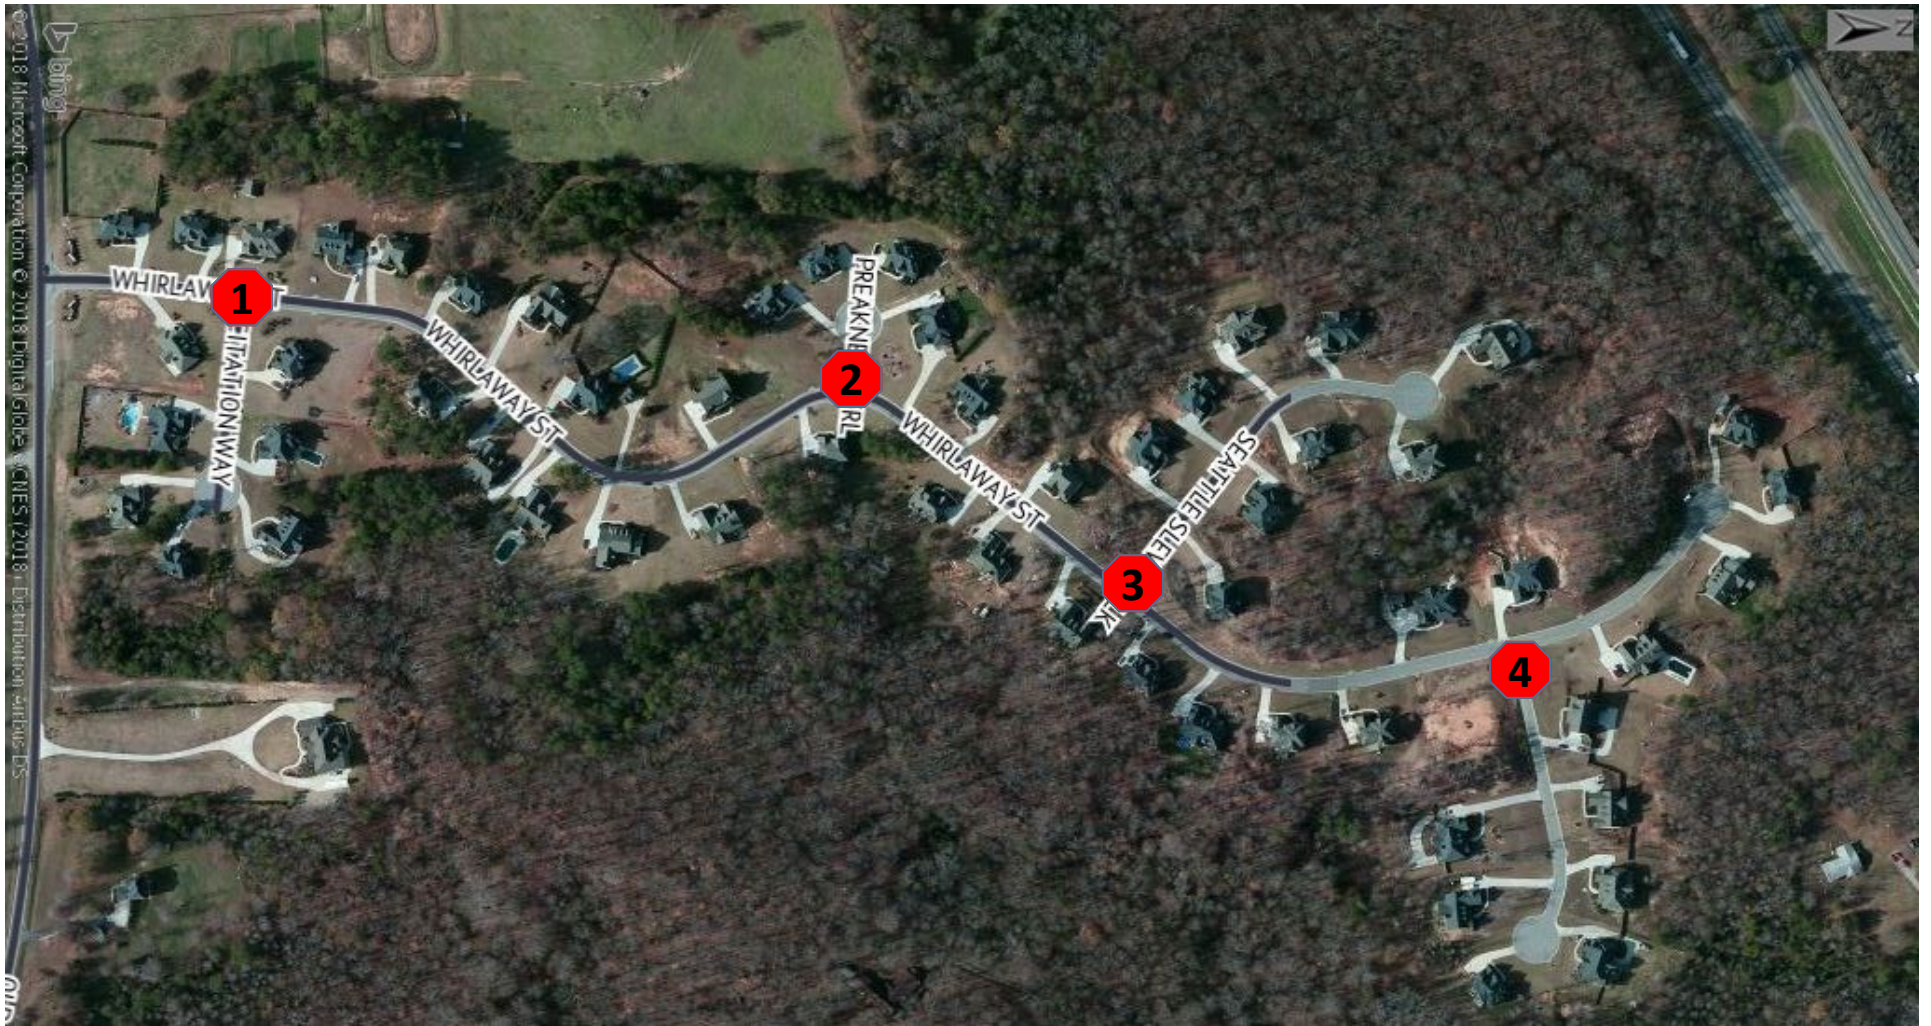

BELMONT CHASE SUBDIVISION

ADDRESS

ASSIGNED BUS STOP

23 - 70 Citation Way	Stop #1 - Corner of Citation Way at Whirlaway Street
15 - 28 Preakness Trail	Stop #2 - Corner of Preakness Trail at Whirlaway Street
28 - 127 Seattle Slew Walk	Stop #3 - Corner of Seattle Slew Walk at Whirlaway Street
27 - 107 Secretariat Lane	Stop #4 - Corner of Secretariat Lane at Whirlaway Street
569 - 631 Citation Way	Stop #4 - Corner of Secretariat Lane at Whirlaway Street

BELMONT CHASE SUBDIVISION