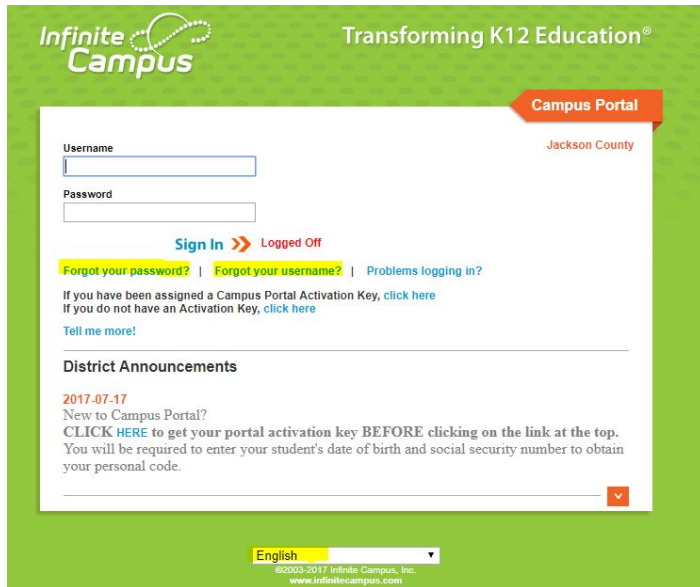

Infinite Campus Parent Portal Parent Password Reset Steps

All users logging into Infinite Campus Portal for the first time are prompted to enter a recovery email in order to activate Password Reset functionality. Once a recovery email has been entered, users will be able to reset their password at any time using the *Forgot your password?* Or *Forgot your username?* links found on the login page.