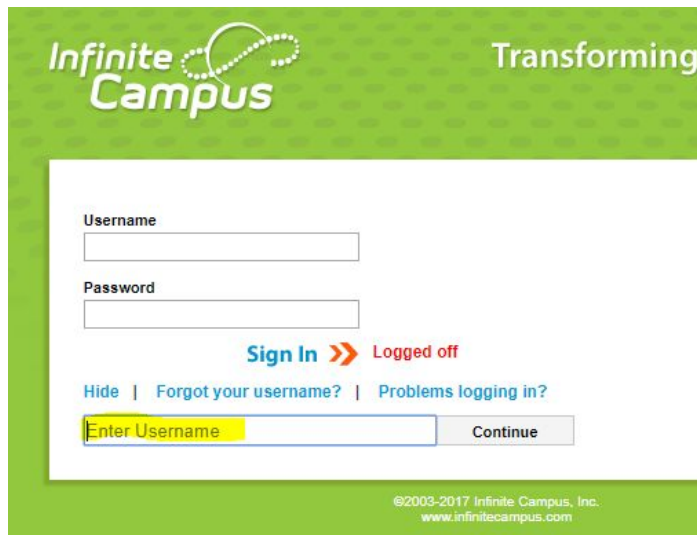

Infinite Campus Parent Portal Parent Password Reset Steps

All users logging into Infinite Campus Portal for the first time are prompted to enter a recovery email in order to activate Password Reset functionality. Once a recovery email has been entered, users will be able to reset their password at any time using the *Forgot your password?* Or *Forgot your username?* links found on the login page.

Users may also select the language desired at the bottom of the login screen.

Once the Forgot Your Password? link is selected, the user will be prompted to Enter Your User Name and click Continue.

The Reset Your Password editor will refresh and inform you to check your email for a unique URL which needs to be selected in order to move on to the next step. It is critical that the email address established on the user account is valid. Users with an invalid email address will be unable to finish the password recovery process.