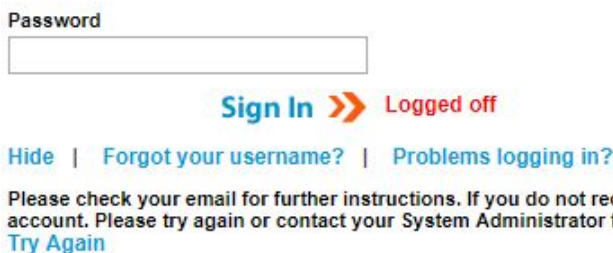

Infinite Campus Parent Portal Parent Password Reset Steps

All users logging into Infinite Campus Portal for the first time are prompted to enter a recovery email in order to activate Password Reset functionality. Once a recovery email has been entered, users will be able to reset their password at any time using the *Forgot your password?* Or *Forgot your username?* links found on the login page.

Users may also select the language desired at the bottom of the login screen.

Once the Forgot Your Password? link is selected, the user will be prompted to Enter Your User Name and click Continue.

The Reset Your Password editor will refresh and inform you to check your email for a unique URL which needs to be selected in order to move on to the next step. It is critical that the email address established on the user account is valid. Users with an invalid email address will be unable to finish the password recovery process.