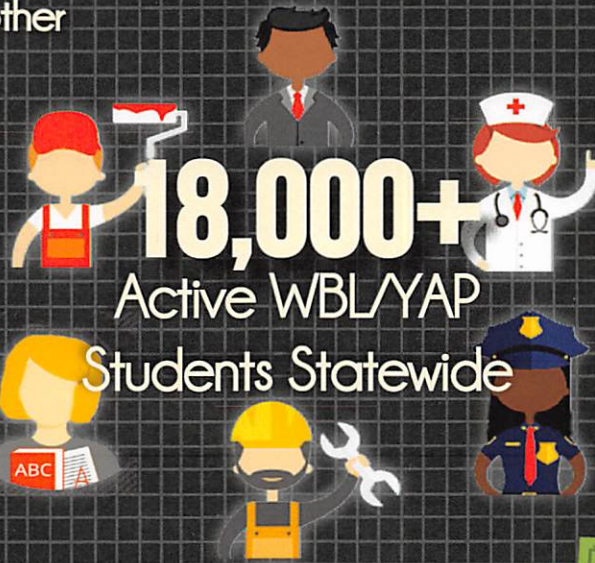

# GEORGIA WORK-BASED LEARNING

A Teacher Affiliate of the Georgia Association of Career and Technical Educators (GACTE)

## AFFILIATE FACT SHEET

99.4%

Employers agree they would recommend WBL/YAP to other companies

5,000,000+ combined on-the-job hours logged per year for WBL/YAP students statewide

12,000+ Active WBL/YAP business partnerships Statewide

18,000+ Active WBL/YAP Students Statewide

Students Statewide

98%

of employers agree WBL students exhibit effective communication skills

36,000,000+ in combined wages for WBL students annually

in combined wages for WBL students annually